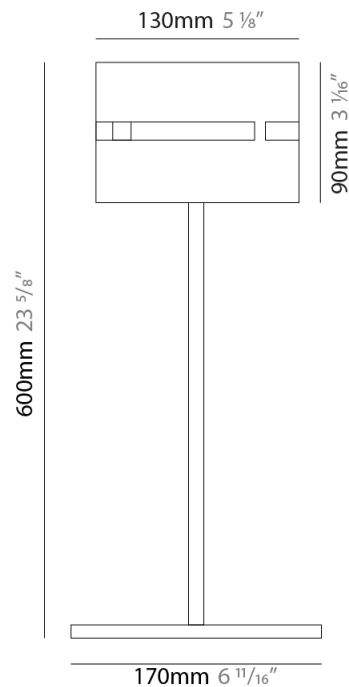

LUZ OCULTA METAL PORTABLE

D54026-

base number   Finish
Options

1. To build a product code in our configurator select the specify button on the base model # product page
2. To build a manual product code on this datasheet choose from the options listed below in blue font and add the suffix to the base model #

GENERAL

Series: Luz Oculta
Subseries: Luz Oculta Metal
Partner: Fambuena
Division: Design
Installation: Portable
Product Type: Table
Mounting Location: Table
Light Distribution: Direct / Indirect

PHYSICAL

Shape: Cylinder
Diameter (mm): 120
Diameter (in): 4 ³/₄
Height (mm): 500
Height (in): 19 ¹¹/₁₆
Fixture Finish: [BRA](#) / [BRZ](#) / [ABR](#)
Fixture Material: Metal
Upon Request: Bolt Down

ELECTRICAL

Number of Lamps: 1
Lamp Type: LED Retrofit
Lamp Shape: T4
Bulb Included: Bulb Not Included
Max. Wattage Per Lamp (W): 5
Lamp Base: G9
Input Voltage (V): 120

LED

OPTICAL

RATINGS AND CERTIFICATIONS

Certified By: Certified for North American Standards
IP rating: IP20

PROJECT	_____
TYPE	_____
SPECIFIER	_____
QUANTITY	_____
DATE	_____