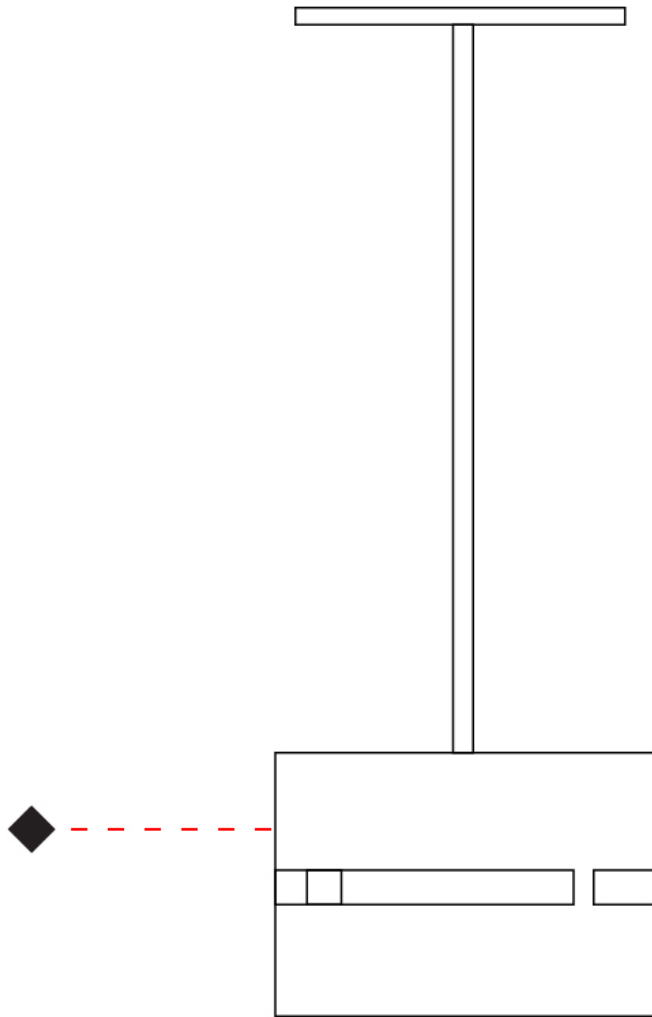

LUZ OCULTA METAL SUSPENSION

D51033-

PROJECT

TYPE

SPECIFIER

QUANTITY

DATE

D