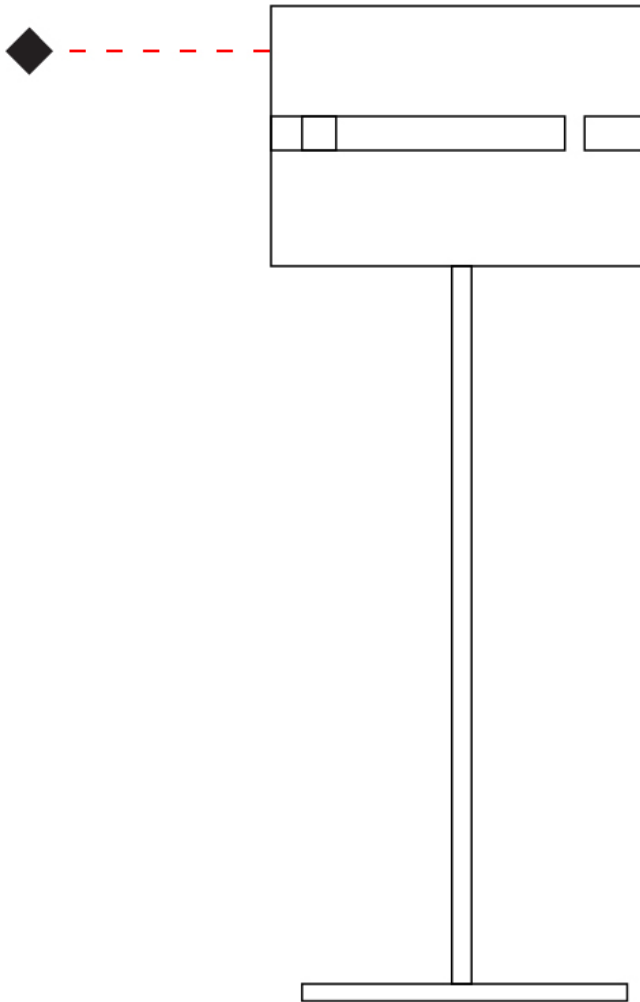

LUZ OCULTA METAL PORTABLE

D54022-

PROJECT

TYPE

SPECIFIER

QUANTITY

DATE

D