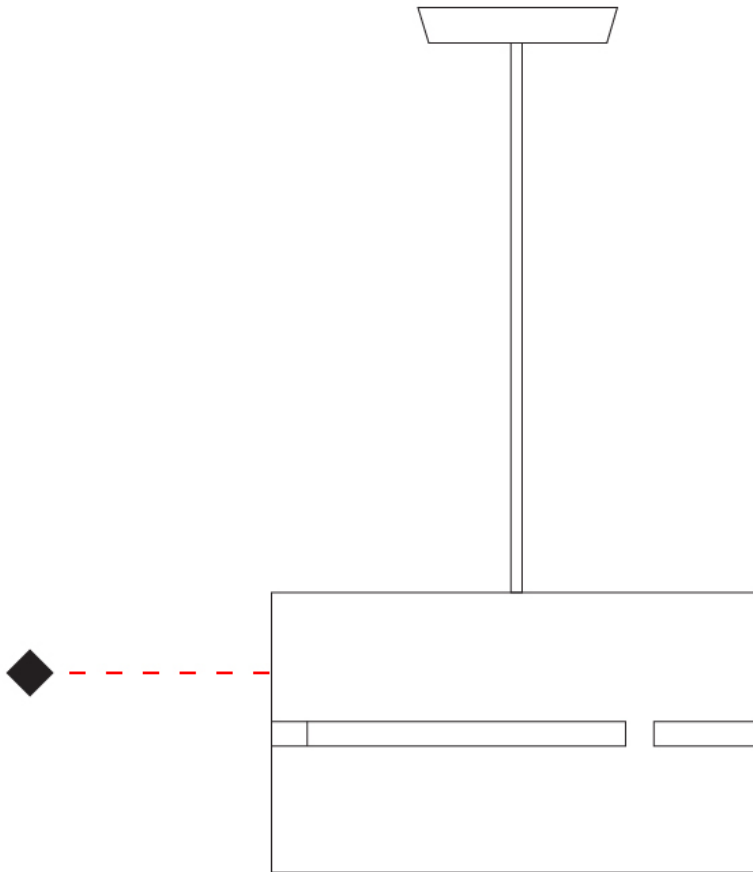

LUZ OCULTA METAL SUSPENSION

D51031-

PROJECT

TYPE

SPECIFIER

QUANTITY

DATE

D