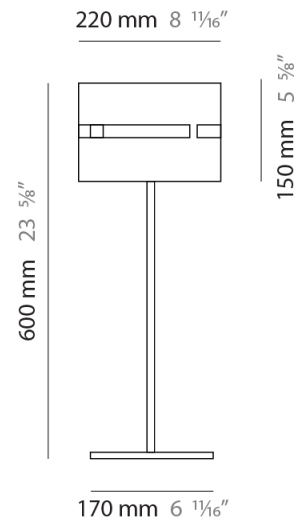

PROJECT	_____
TYPE	_____
SPECIFIER	_____
QUANTITY	_____
DATE	_____

LUZ OCULTA METAL PORTABLE

D54025-

base number   Finish
Options

1. To build a product code in our configurator select the specify button on the base model # product page
2. To build a manual product code on this datasheet choose from the options listed below in blue font and add the suffix to the base model #

GENERAL

Series: Luz Oculta
Subseries: Luz Oculta Metal
Partner: Fambuena
Division: Design
Installation: Portable
Product Type: Table
Mounting Location: Table
Light Distribution: Direct / Indirect

PHYSICAL

Shape: Cylinder
Diameter (mm): 220
Diameter (in): 8 ¹/₁₆
Height (mm): 600
Height (in): 23 ⁵/₈
Fixture Finish: [BRA](#) / [BRZ](#) / [ABR](#)
Fixture Material: Metal
Upon Request: Bolt Down

ELECTRICAL

Number of Lamps: 1
Lamp Type: LED Retrofit
Lamp Shape: B10
Bulb Included: Bulb Not Included
Max. Wattage Per Lamp (W): 4
Lamp Base: E12
Input Voltage (V): 120

LED

OPTICAL

RATINGS AND CERTIFICATIONS

Certified By: Certified for North American Standards
IP rating: IP20