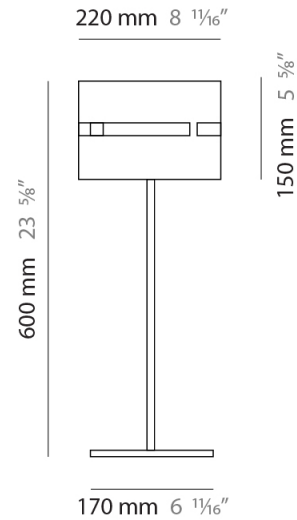

PROJECT
TYPE
SPECIFIER
QUANTITY
DATE

LUZ OCULTA METAL PORTABLE

D54022-

base number   Finish
Options

1. To build a product code in our configurator select the specify button on the base model # product page
2. To build a manual product code on this datasheet choose from the options listed below in blue font and add the suffix to the base model #

GENERAL

Series: Luz Oculta
Subseries: Luz Oculta Metal
Partner: Fambuena
Division: Design
Installation: Portable
Product Type: Floor
Mounting Location: Floor
Light Distribution: Direct / Indirect

PHYSICAL

Shape: Cylinder
Diameter (mm): 220
Diameter (in): 8 ¹¹/₁₆
Height (mm): 1500
Height (in): 59 ¹/₁₆
Fixture Finish: [BRA](#) / [BRZ](#) / [ABR](#)
Fixture Material: Metal
Upon Request: Bolt Down

ELECTRICAL

Number of Lamps: 1
Lamp Type: LED Retrofit
Lamp Shape: B10
Bulb Included: Bulb Not Included
Max. Wattage Per Lamp (W): 4
Lamp Base: E12
Input Voltage (V): 120

LED

OPTICAL

RATINGS AND CERTIFICATIONS

Certified By: Certified for North American Standards
IP rating: IP20