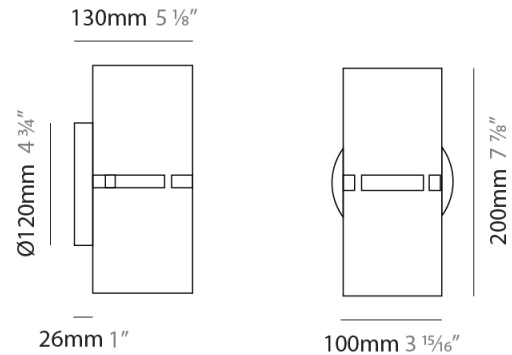

PROJECT	_____
TYPE	_____
SPECIFIER	_____
QUANTITY	_____
DATE	_____

LUZ OCULTA METAL SURFACE

D53028-

base number   Finish
Options

1. To build a product code in our configurator select the specify button on the base model # product page
2. To build a manual product code on this datasheet choose from the options listed below in blue font and add the suffix to the base model #

GENERAL

Series: Luz Oculta
Subseries: Luz Oculta Metal
Partner: Fambuena
Division: Design
Installation: Surface
Product Type: Wall Surface
Mounting Location: Wall
Light Distribution: Wall Effect

PHYSICAL

Shape: Cylinder
Diameter (mm): 100
Diameter (in): 3 ¹⁵/₁₆
Height (mm): 200
Height (in): 7 ⁷/₈
Extension (mm): 120
Extension (in): 4 ³/₄
[Fixture Finish: BRA / BRZ / ABR](#)
Fixture Material: Metal

ELECTRICAL

Number of Lamps: 1
Lamp Type: LED Retrofit
Lamp Shape: T4
Bulb Included: Bulb Not Included
Max. Wattage Per Lamp (W): 5
Lamp Base: G9
Input Voltage (V): 120

LED

OPTICAL

RATINGS AND CERTIFICATIONS

Certified By: Certified for North American Standards
IP rating: IP20